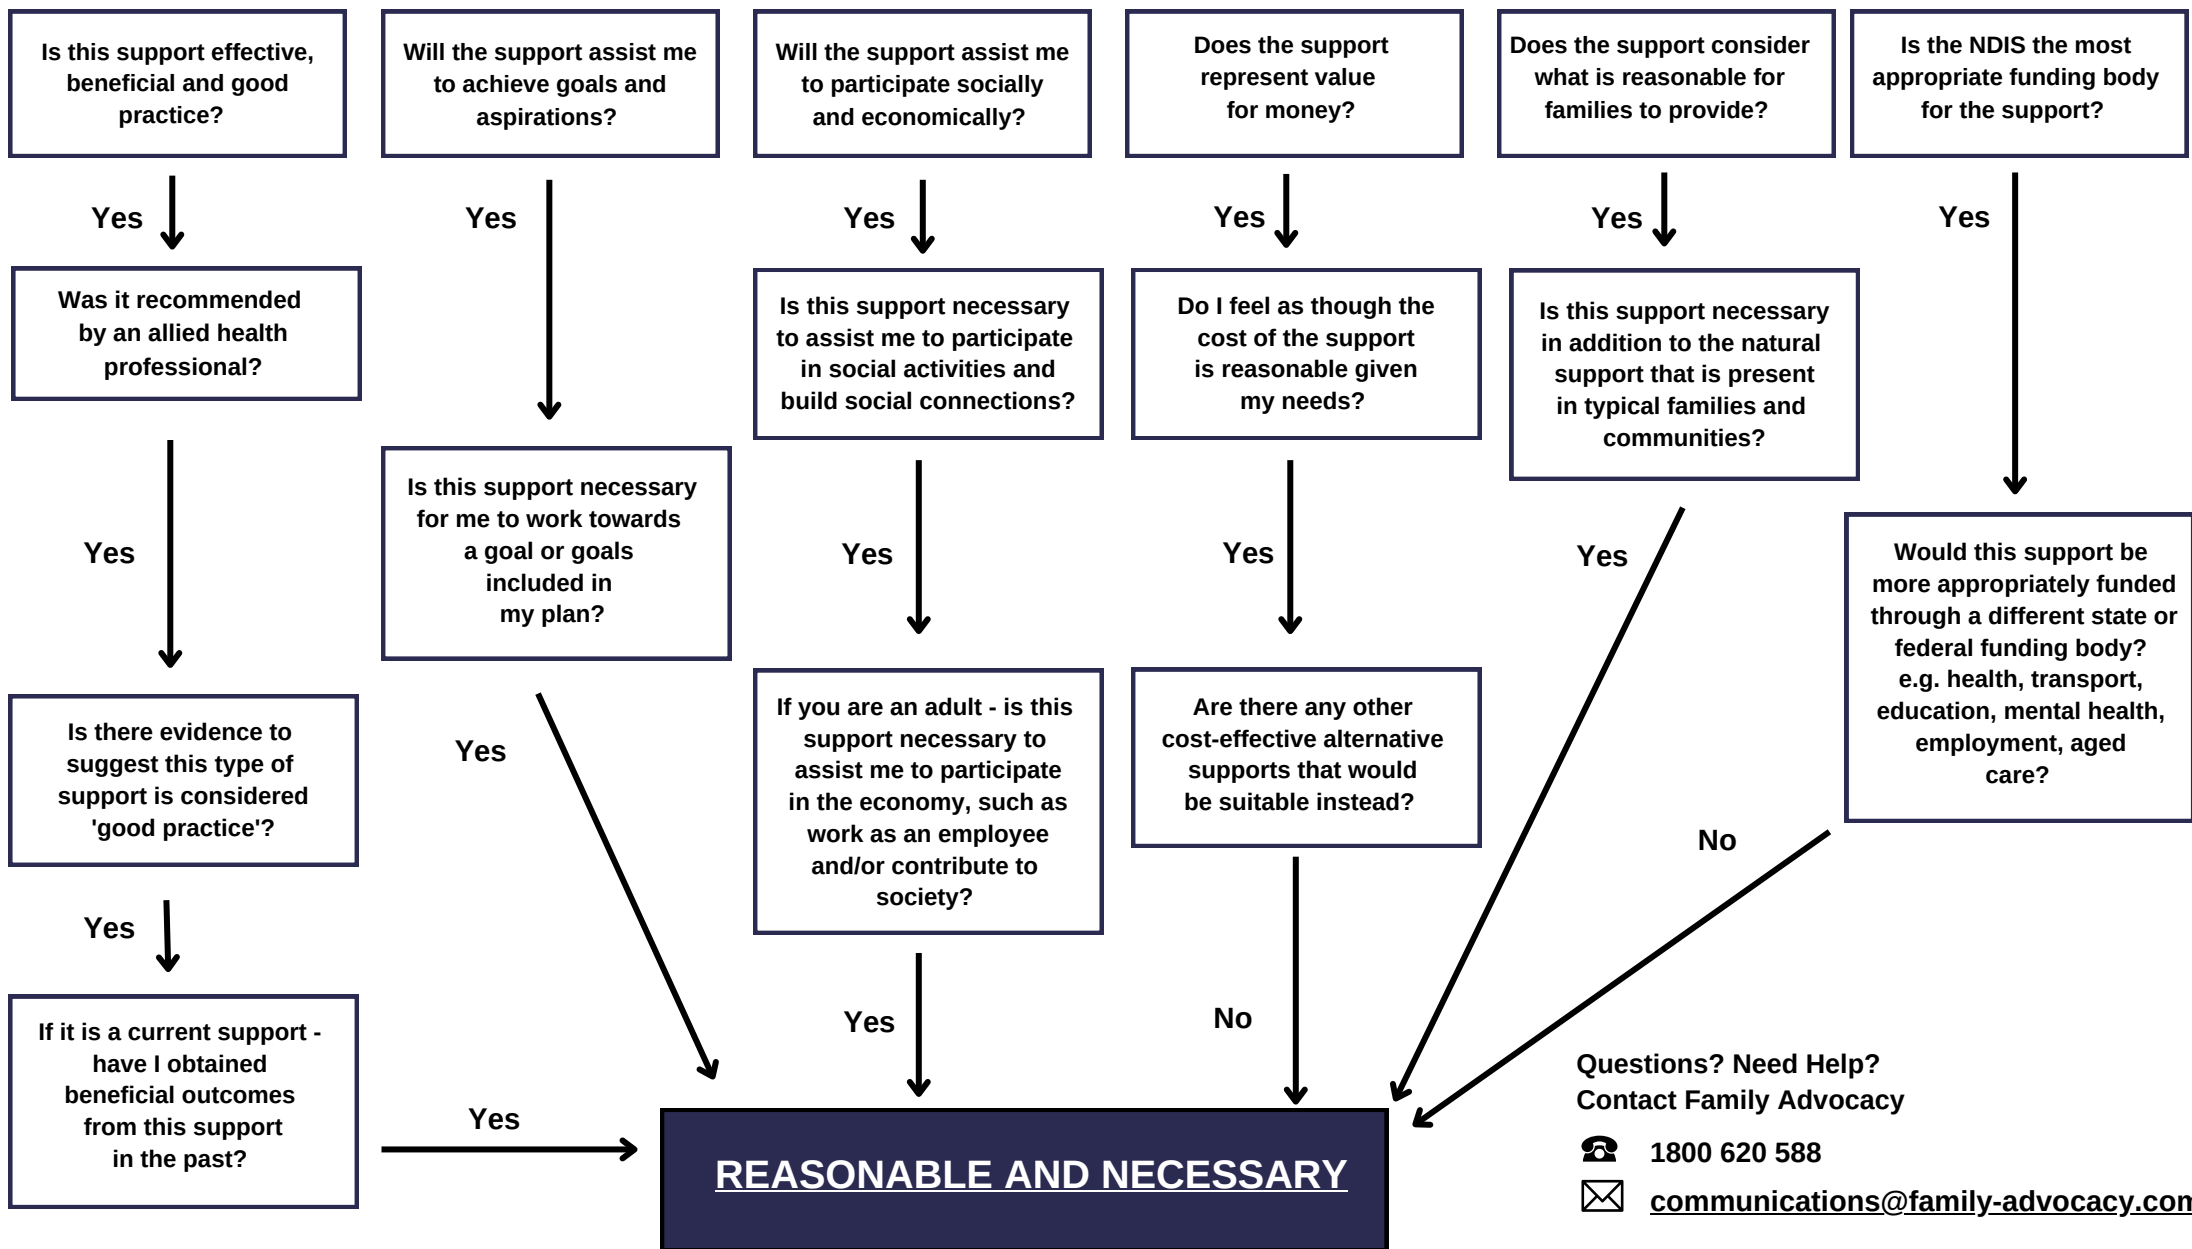

REASONABLE AND NECESSARY FLOWCHART

Questions? Need Help?
Contact Family Advocacy

☎ 1800 620 588

✉ communications@family-advocacy.com